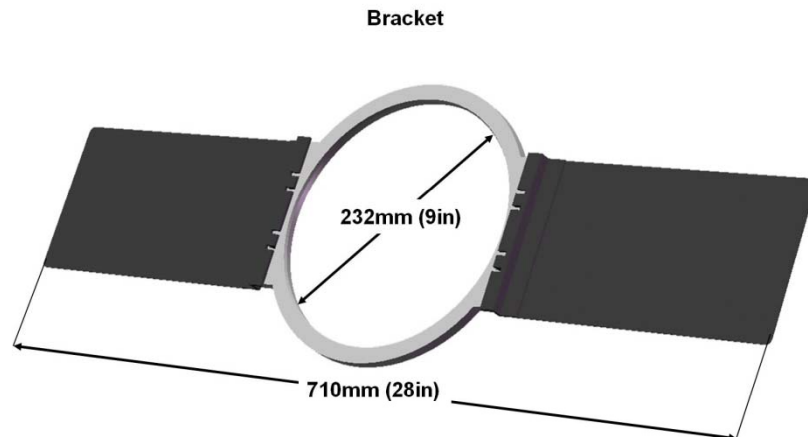

Archipel 17 range