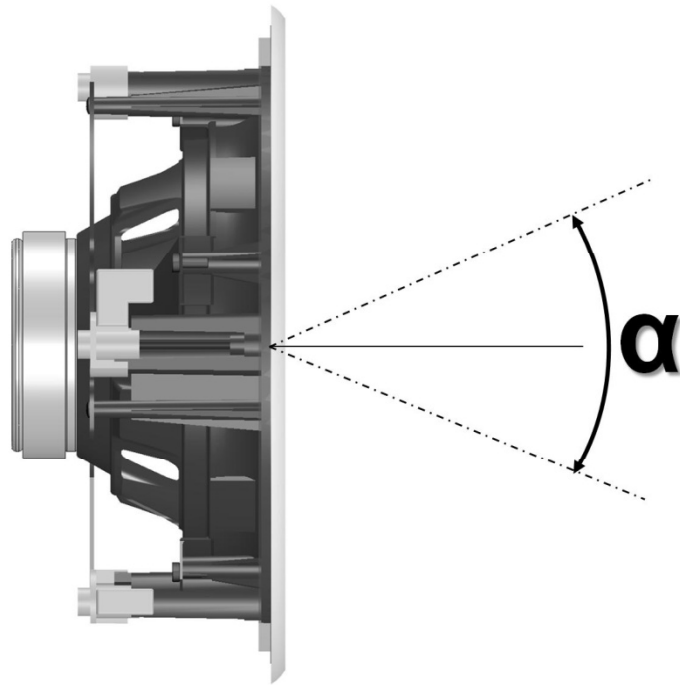

Archipel 17 range

Swiveling tweeter for the
17ICP and the 17ICD