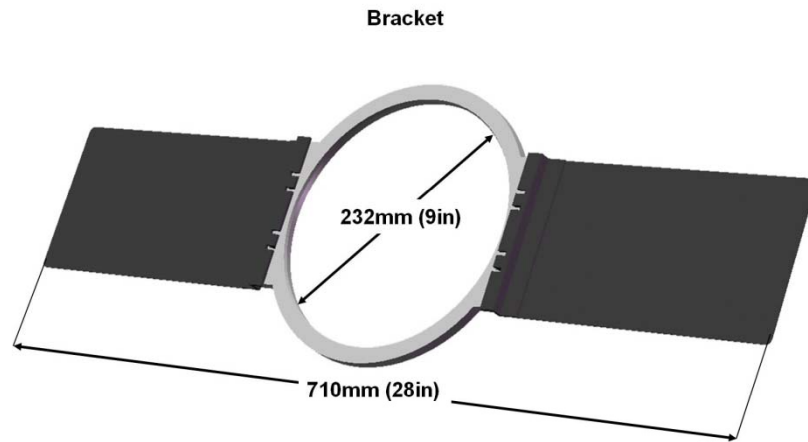

Archipel 17 range

Accessories for easy install:

One bracket for dry walls